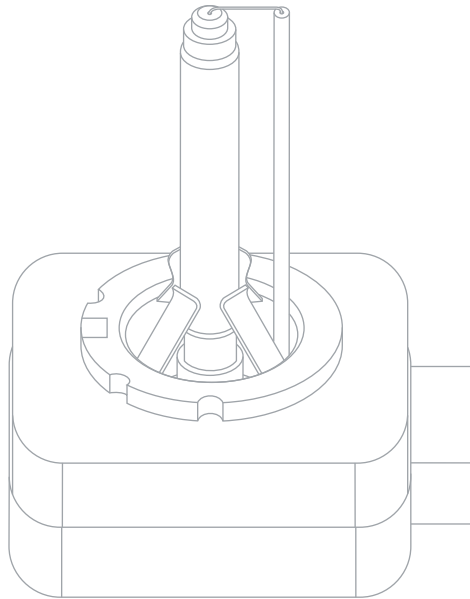

THE AUTOMOTIVE LIGHTING BENCHMARK

D1S
PN:
49477
49478
49479

D3S
PN:
49891
49892
49893

INSTALLATION GUIDE

D1S / D3S BULBS

1x