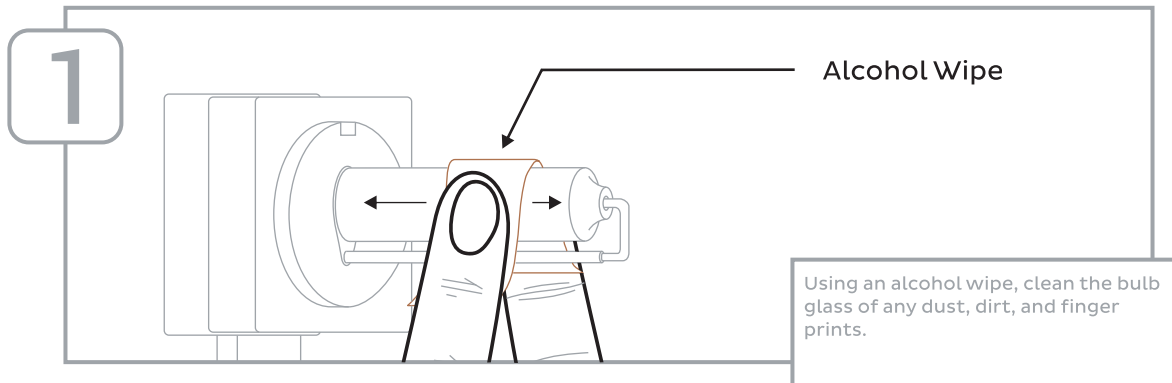

WARNING: By reading this document, I agree it is only to be used as an educational guide. Morimoto Lighting makes no guarantee on any finished results, nor are they to be held responsible for any damage, misuse, or personal injuries. Use at your own risk. If you are unable to clearly understand and adapt the information below to your own application, professional installation is recommended.

CAUTION: HOT!

HANDLE ONLY WITH
BLACK METAL BASE

STEP BY STEP