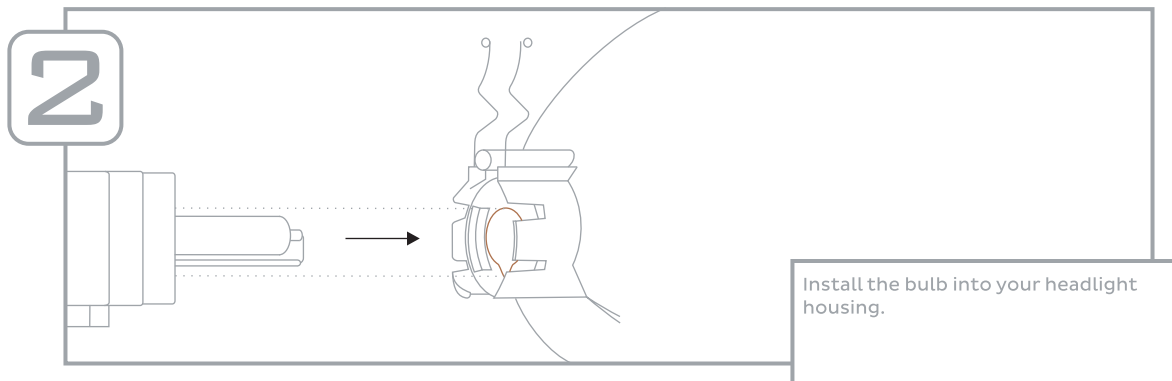

WARNING: By reading this document, I agree it is only to be used as an educational guide. Morimoto Lighting makes no guarantee on any finished results, nor are they to be held responsible for any damage, misuse, or personal injuries. Use at your own risk. If you are unable to clearly understand and adapt the information below to your own application, professional installation is recommended.

CAUTION: HOT!

HANDLE ONLY WITH
BLACK METAL BASE

STEP BY STEP