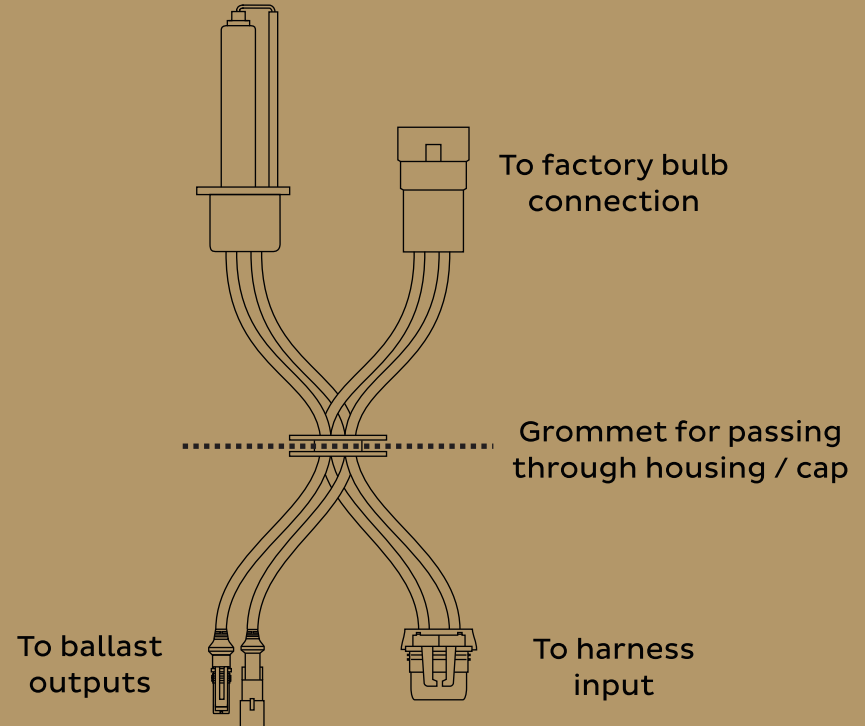

INSTALLATION GUIDE: ACME HID BULBS

WARNING: By reading this document, I agree it is only to be used as an educational guide. The Retrofit Source makes no guarantee on any finished results, nor are they to be held responsible for any damage, misuse, or personal injuries. Use at your own risk. If you are unable to clearly understand and adapt the information below to your own application, professional installation is recommended.

PACKAGE CONTENTS:

2x ACME HID Bulbs

WHEN INSTALLING:

Be sure to thoroughly clean bulb glass with rubbing alcohol prior to installation to remove any possible contaminants.

INSTALLATION / COMPONENTS:

THE RETROFIT SOURCE