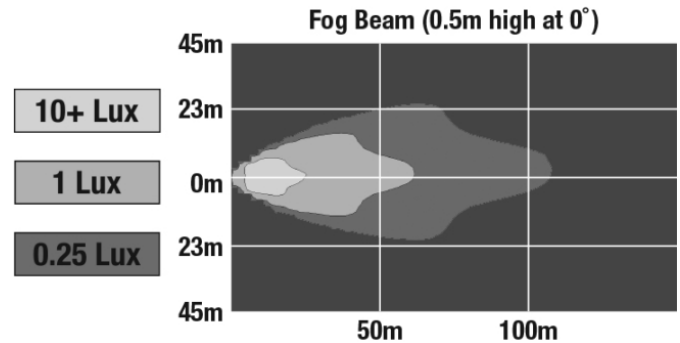

## PRODUCT DIMENSIONS

## PHOTOMETRIC SPECIFICATIONS

<b>Raw Lumen Output</b>	346
<b>Effective Lumen Output</b>	291
<b>Candela Output</b>	12,300
<b>Nominal LED Color Temperature</b>	5000 K
<b>Beam Pattern(s)</b>	Forward Lighting - Fog