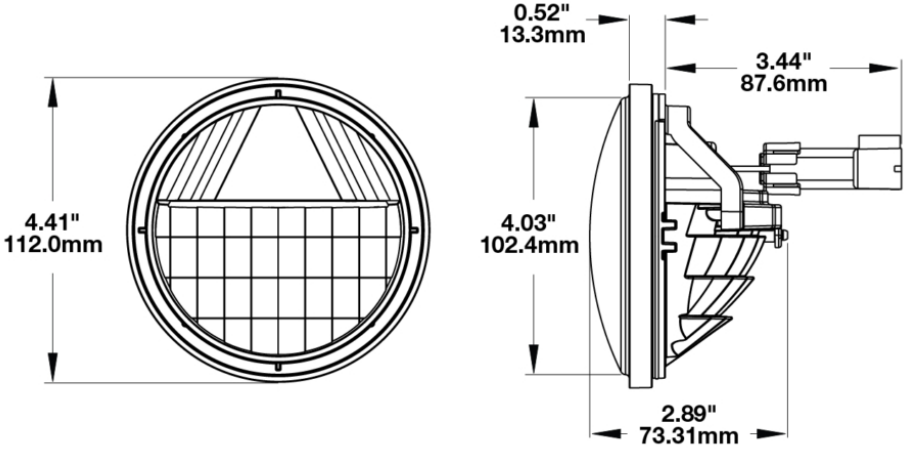

## PRODUCT INFORMATION

<b>Description</b>	12V SAE/ECE RHT & LHT Reflector Fog Light
<b>Height</b>	114.00 mm / 4.49 in
<b>Width</b>	114.00 mm / 4.49 in
<b>Depth</b>	74.00 mm / 2.91 in
<b>Shape</b>	Round
<b>Outer Lens Material</b>	Polycarbonate
<b>Outer Lens Color</b>	Clear
<b>Housing Material</b>	Polycarbonate
<b>Housing Color</b>	Black
<b>Retrofits</b>	Bucket 4.5" Round Fog Lights (PAR36)
<b>Minimum Operating Temperature</b>	-40 °C / -40 °F
<b>Maximum Operating Temperature</b>	65 °C / 149 °F
<b>Connector or Wiring</b>	Packard 12059450-B
<b>Mating Connector</b>	Packard #12124817
<b>Product Weight</b>	0.48 lbs / 0.22 kgs
<b>Shipping Weight</b>	0.64 lbs / 0.29 kgs
<b>Additional Information</b>	2 bare leads for direct wiring.

## PRODUCT DIMENSIONS