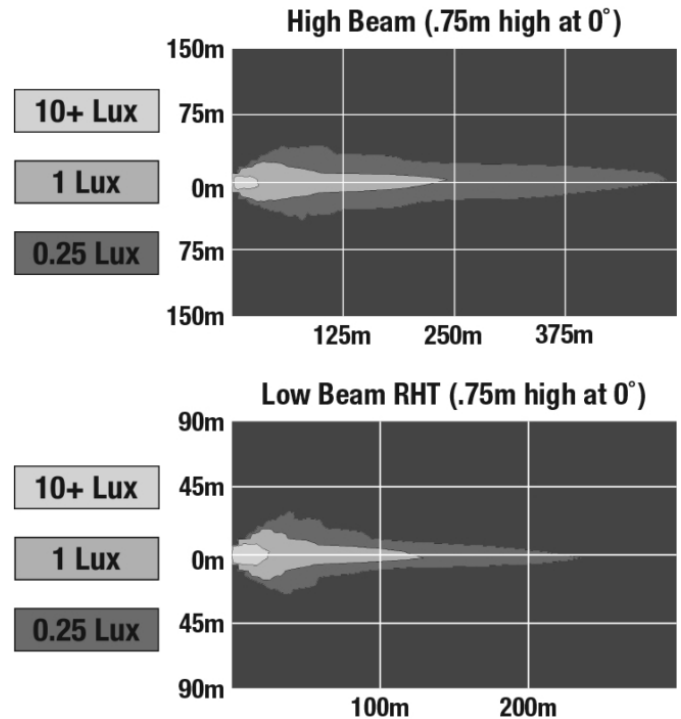

LED Headlights - Model 8700 Evolution 2R

PRODUCT INFORMATION

Description	12V DOT LED High & Low Beam Headlight with Black Inner Bezel - 2 Light Kit
Height	240.00 mm / 9.45 in
Width	238.00 mm / 9.37 in
Depth	205.00 mm / 8.07 in
Shape	Round
Outer Lens Material	Polycarbonate
Outer Lens Color	Clear
Housing Material	Aluminum
Housing Color	Grey
Bezel Color	Black
Mounting Hardware Description	(x2)
Mounting Type	Custom
Retrofits	Jeep Renegade Headlights
Minimum Operating Temperature	-40 °C / -40 °F
Maximum Operating Temperature	65 °C / 149 °F
Connector or Wiring	Delphi 33500006
Mating Connector	Delphi 17260805
Product Weight	7.60 lbs / 3.45 kgs
Shipping Weight	9.09 lbs / 4.12 kgs

PRODUCT DIMENSIONS

ELECTRICAL SPECIFICATIONS

Input Voltage	12V DC
Operating Voltage	9-16V DC
Transient Spike Protection	150V Peak @ 1 HZ-100 Pulses
Black Wire	Ground
White Wire	High Beam
Yellow Wire	Low Beam
Current Draw	4.00A @ 12V DC (High Beam) 2.70A @ 12V DC (Low Beam)

REGULATORY STANDARDS COMPLIANCE

Buy America Standards
FMVSS 108 s10.1 (Table XIX)
IEC IP67

Eco Friendly
FMVSS 108 s10.1 (Table XVIII)

Print date: 2020-04-24

© 2020 J.W. Speaker Corporation • Germantown, WI U.S.A.
www.jwspeaker.com • speaker@jwspeaker.com • 262.251.6660

J.W. SPEAKER
Engineered. Lighting. Solutions.

LED Headlights - Model 8700 Evolution 2R

PHOTOMETRIC SPECIFICATIONS

Raw Lumen Output	3,200 (High Beam); 1,770 (Low Beam)
Effective Lumen Output	1,260 (High Beam); 750 (Low Beam)
Candela Output	71,500 (High Beam); 35,003 (Low Beam)
Nominal LED Color Temperature	5000 K
Beam Pattern(s)	Forward Lighting - High Beam (DOT) Forward Lighting - Low Beam (DOT)